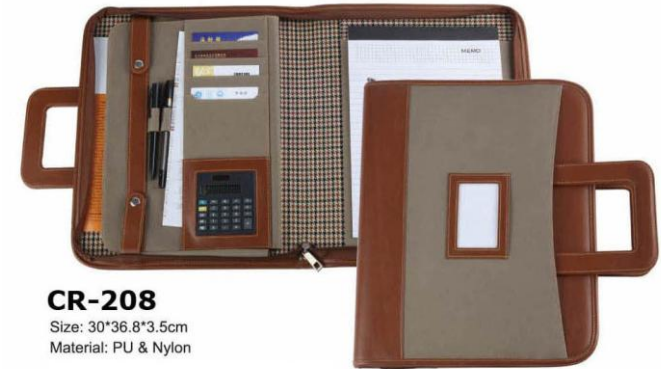

CENTRALRIVER

In HONG KONG for long-term base.
In Guangzhou for orders operating.

SIMPLE FOLDER

CR-B412
Size: 25*33*2cm
Material: PU

ZIP PORTFOLIO WITH BINDER

A418
Size: 25.5*34.5*4.5cm
Material: PU & Nylon
Packing size: 56*27*36cm
12PCS/CTN

ZIP PORTFOLIO WITH HANDLE

CR-A444D
Size: 28.5*36*3.4cm
Material: PU

A5 FOLDER WITH CALCULATOR

CR-201
Size: 18.5*23*2cm
Material: PU & Nylon
Packing size: 42*42*25cm 40PCS/CTN

ZIP PORTFOLIO WITH CALCULATOR

CR-A463
Size: 26*34.5*3cm
Material: PU
Packing size: 52*28*36cm
20PCS/CTN

ZIP PORTFOLIO WITH TWO HANDLES

CR-208
Size: 30*36.8*3.5cm
Material: PU & Nylon